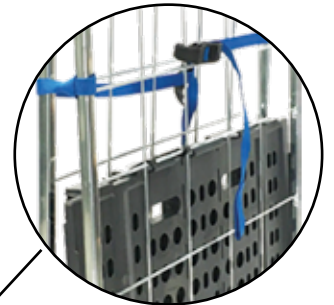

Folding Base
for Storage