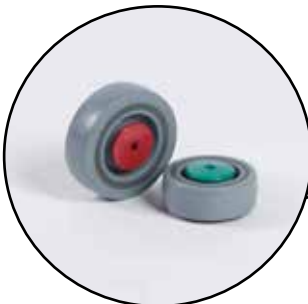

## Features:

Safety Label or  
Company Identifier

Zinc  
Electro-Plated

2 x Restraints  
with hook

Folding Base  
for Storage

2 Swivel,  
2 Fixed Castors

4/209 Leitchs Road, Brendale, QLD 4500  
Phone: +61 7 3490 9600 | Fax: +61 7 3881 0444  
Email: sales@retailquip.com